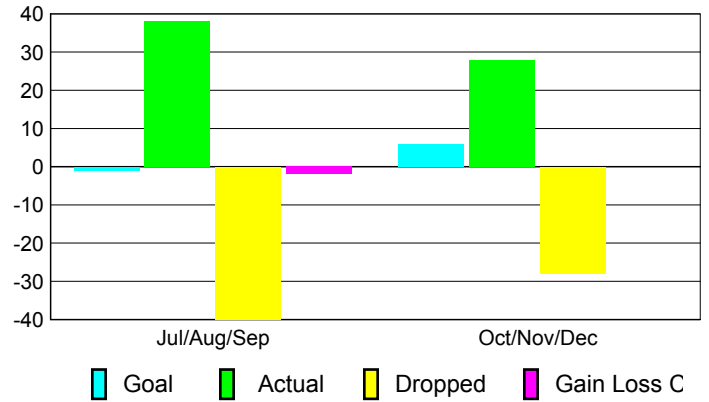

Membership Results 2010-2011

Goal, New, Dropped, Gain/Loss